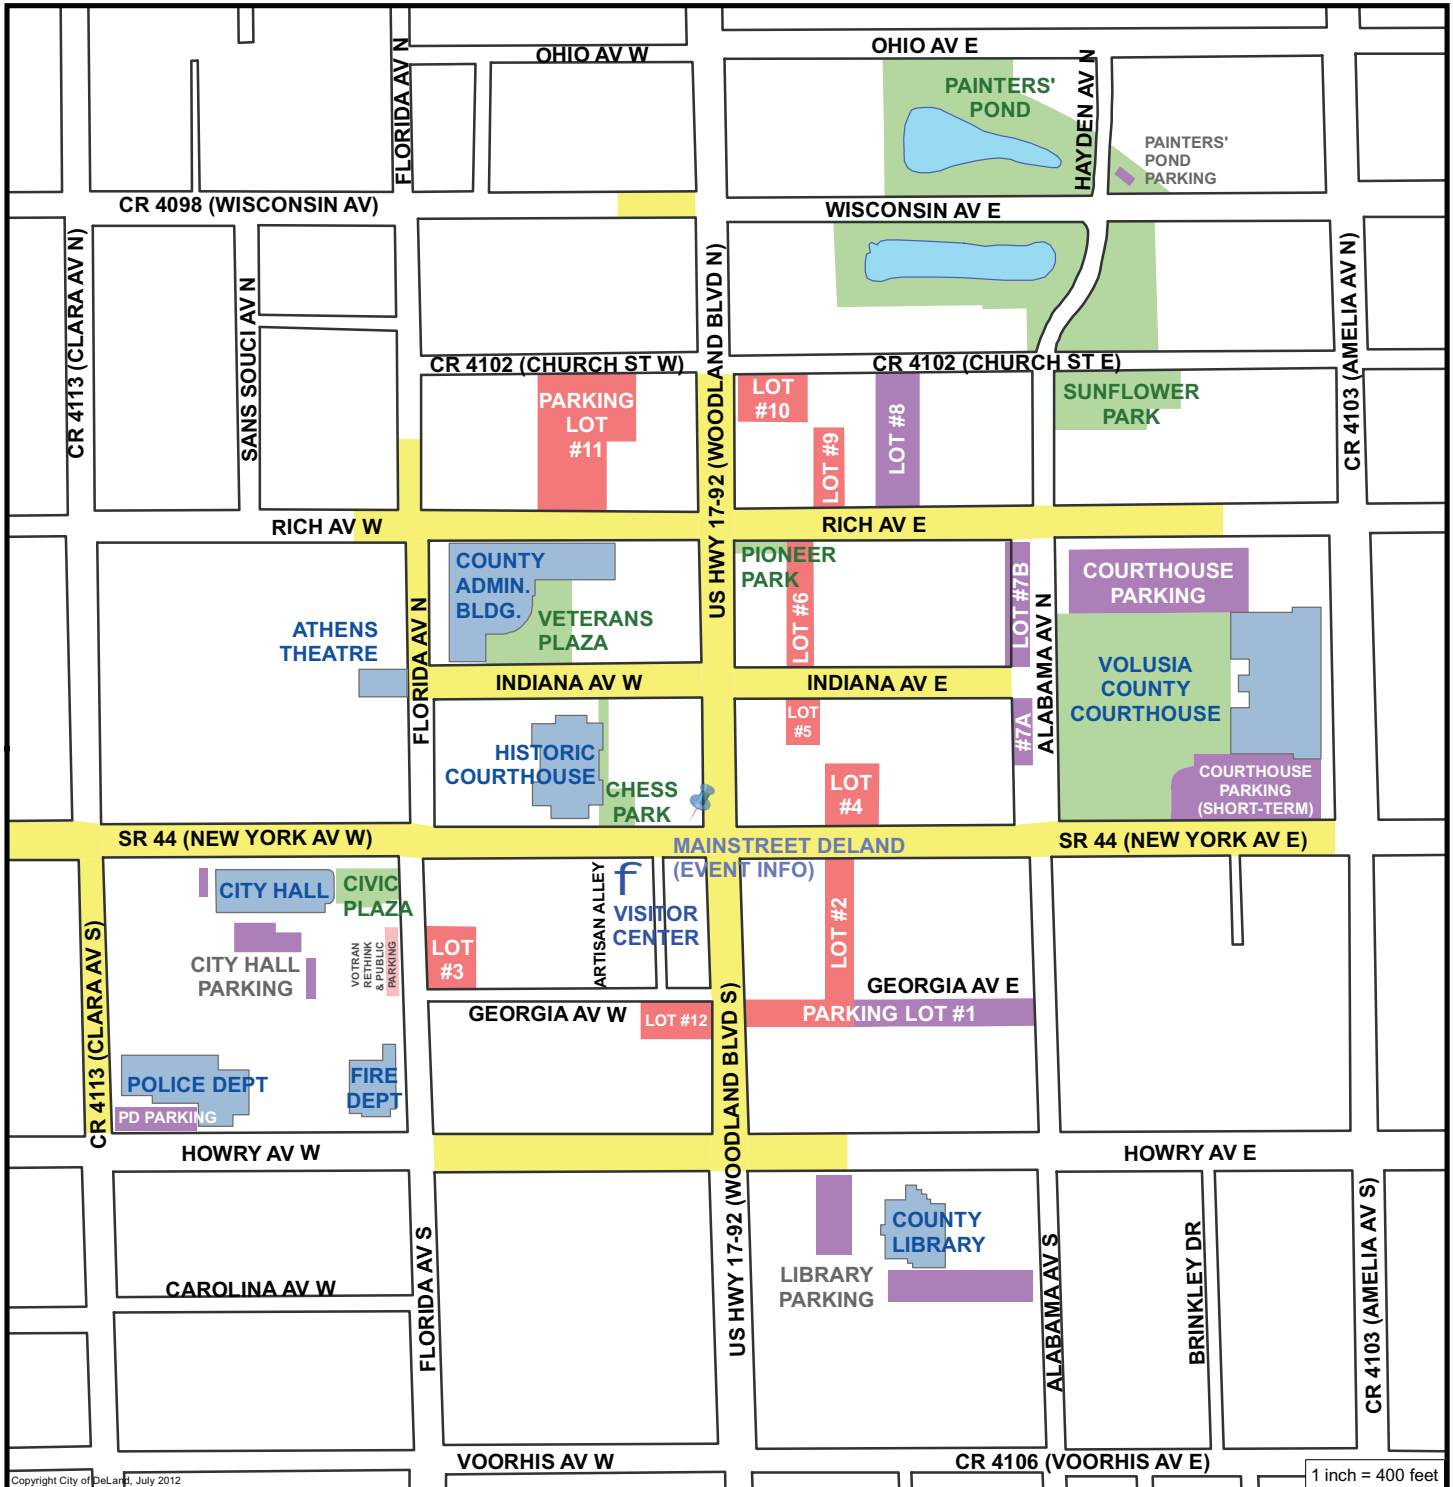

City of DeLand Downtown Parking Map

Copyright City of DeLand, July 2012

1 inch = 400 feet

Free Downtown Public Parking:

- 3-Hour Lots
- 8AM - 5PM Lots
- On-street Parking
(2 hours unless otherwise posted)
- Public & Civic Buildings
- Public Parks & Plazas
- All-Day & VOTRAN reThink CarPool

* Parking restrictions in public lots are only enforced Monday - Friday 8AM to 5PM.